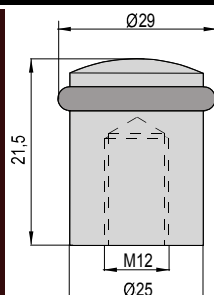

FERMAPORTA CILINDRICO

FPT/25L	Ottone lucido Polished brass Laiton poli
FPT/25CL	Ottone, cromo lucido Brass, polished chrome Laiton, chrome poli
FPT/25INOX	Acciaio inox Stainless steel Acier inox

Door stopper.

Bloque-porte.

ART.	Confez. Box	Peso Kg Weight
FPT/25L	10	0,119
FPT/25CL	10	0,119
FPT/25INOX	10	0,119

INOX - STAINLESS