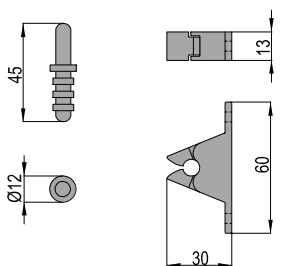

PINZETTA BLOCCAPORTA IN ZAMA COMPLETA DI INCONTRO

Door stopper, in zama, with stamper to be plumbed.

Arrêt de porte, en zama, complet de gâche à plomber.

PPO	Ottone lucido Polished brass Laiton poli

AD ESAURIMENTO
TO EXHAUSTION
À ÉPUISEMENT

ART.	Confez. Box	Peso Kg Weight	
PPO	50	0,050