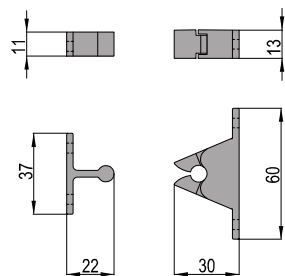

PINZETTA BLOCCAPORTA IN ZAMA COMPLETA DI INCONTRO

Door stopper, in zama, with stamper to be screwed.

Arrêt de porte, en zama, complet de gâche à visser.

PAO	Ottone lucido Polished brass Laiton poli
PAB	Bronzato Bronzed Bronze

ART.	Confez. Box	Peso Kg Weight	
PAO	50	0,050	
PAB	50	0,050